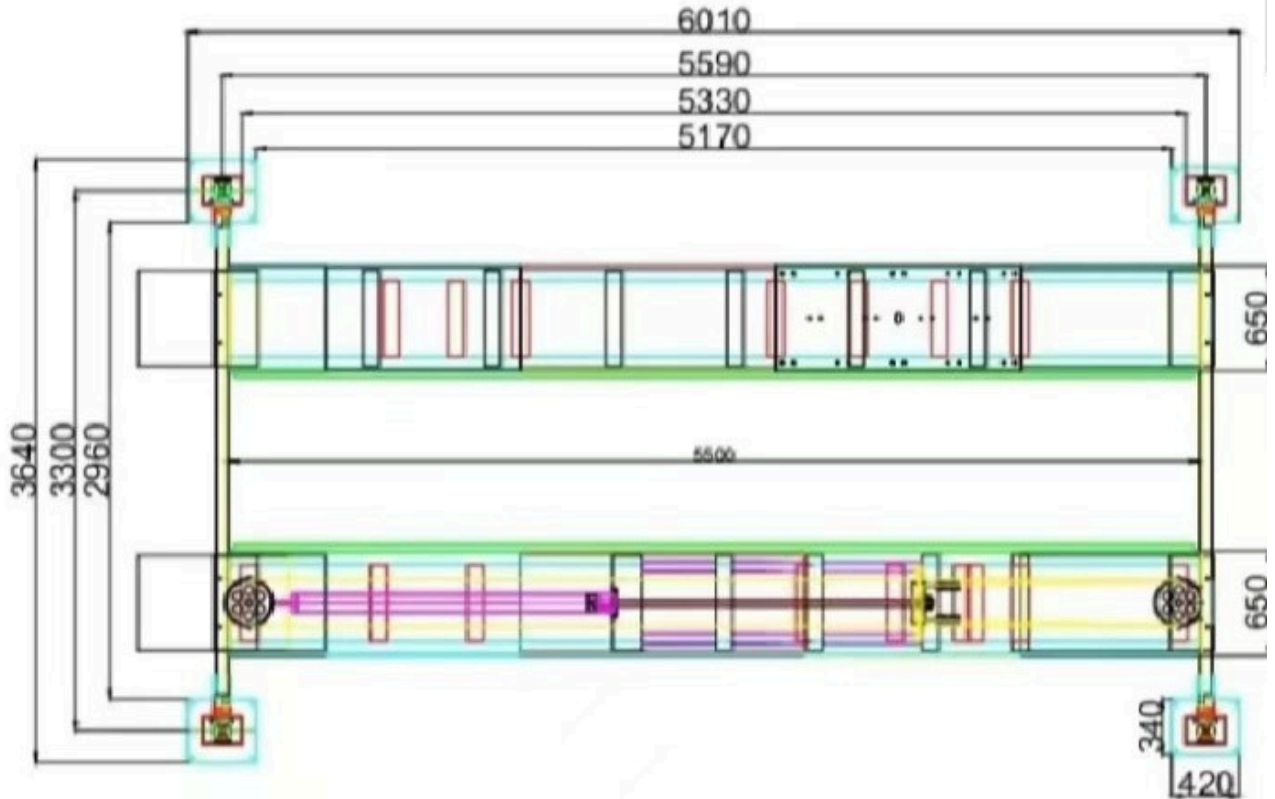

4 post alignment lift 14000 lbs

4 post alignment lift 14000 lbs